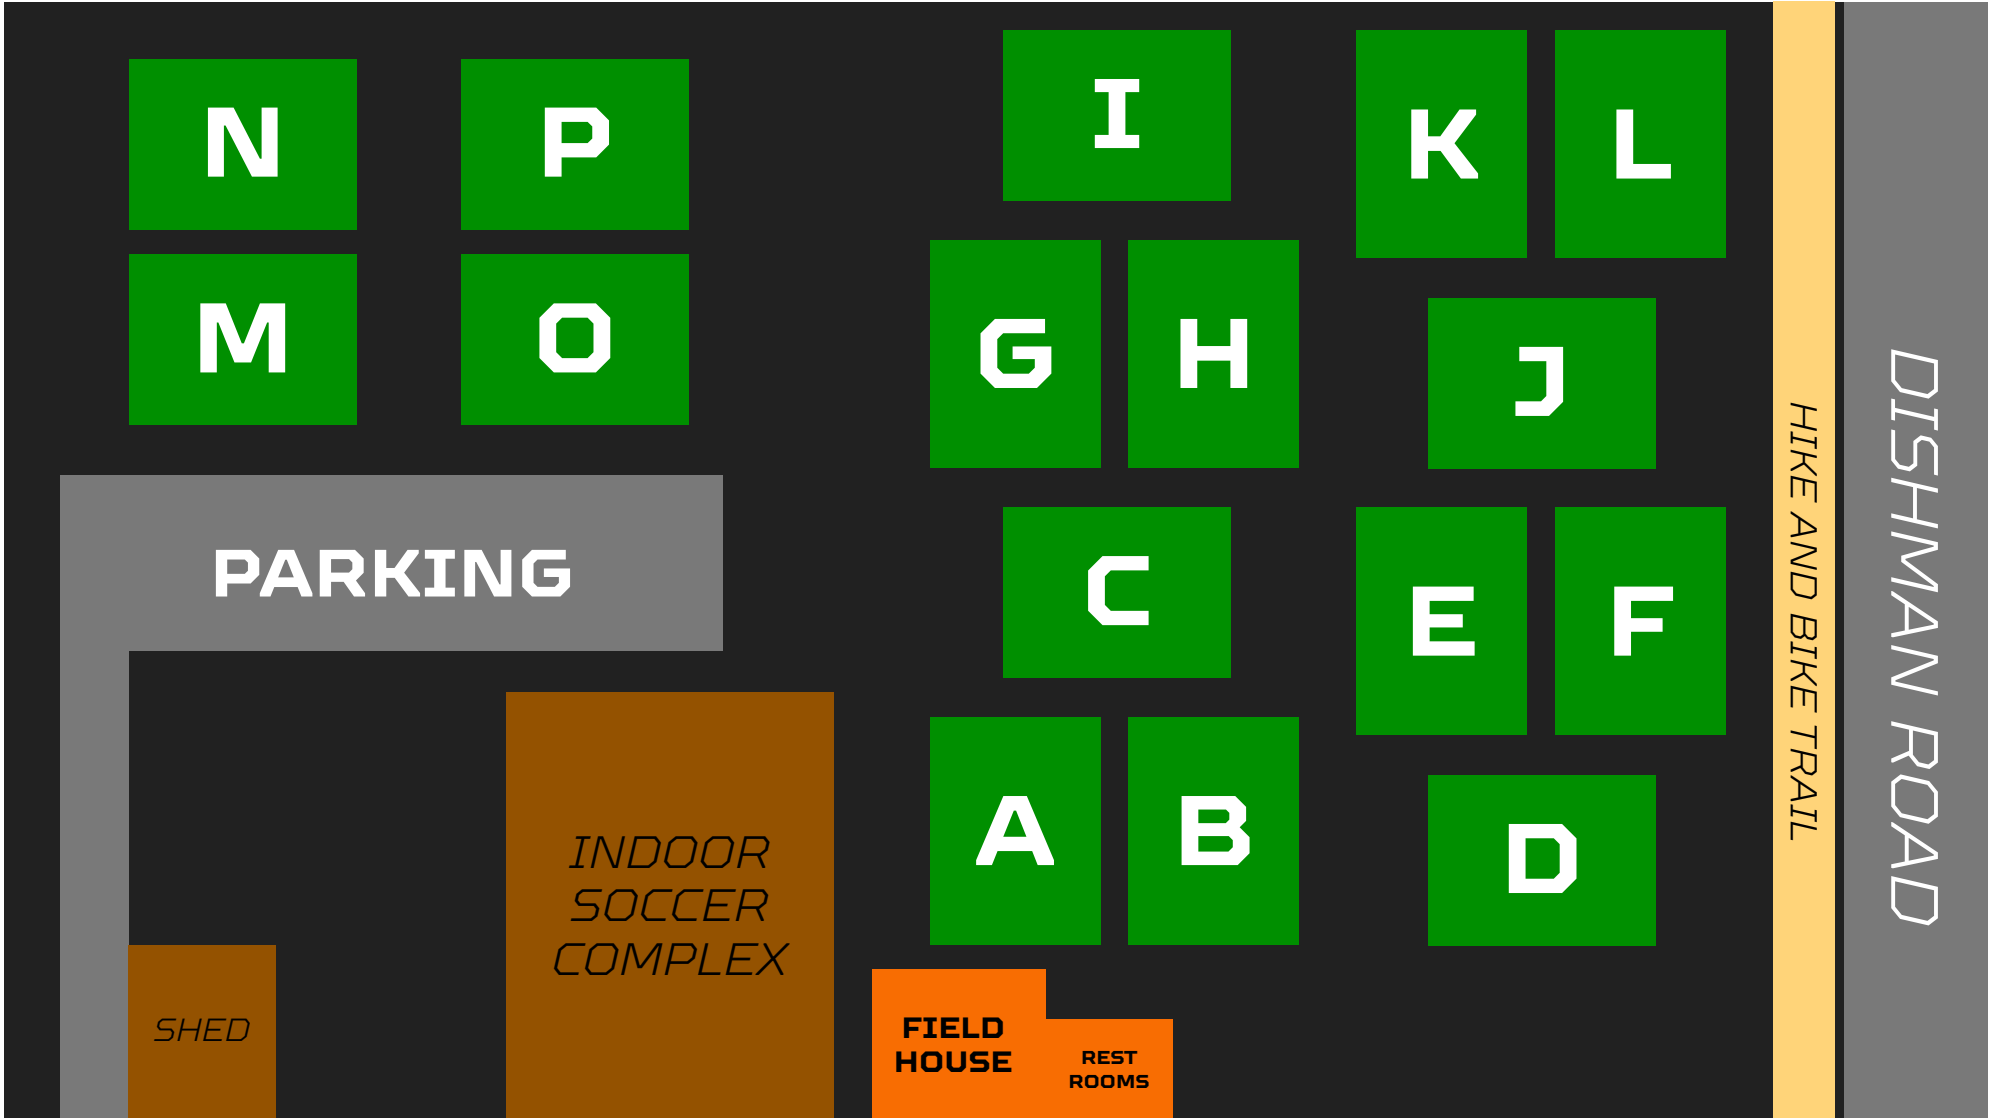

DYNAMO ⚡ DASH YOUTH

9000 DISHMAN ROAD, BEAUMONT TX 77713

PARKING

*INDOOR
SOCCER
COMPLEX*

SHED

**FIELD
HOUSE**

**REST
ROOMS**

PARKING

PARKING

HIKE AND BIKE TRAIL

DISHMAN ROAD

N

P

I

K

L